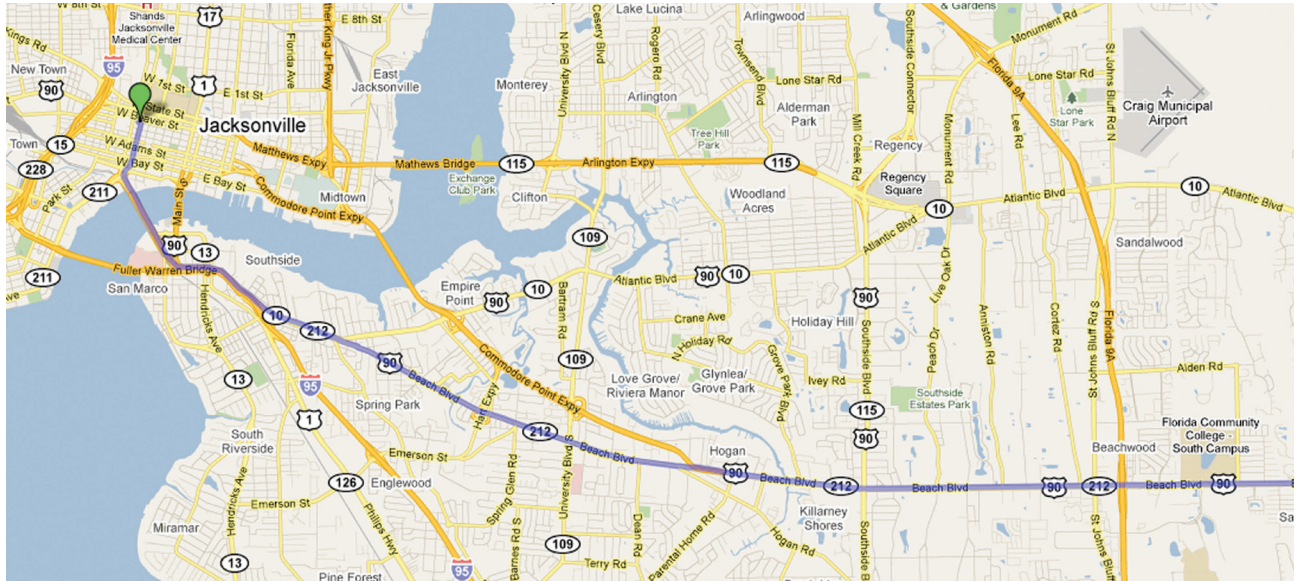

**CLARA WHITE MISSION**

## **EAST** **Directions:**

1. Take Beach Blvd. West towards Downtown
2. Slight right at US-90 W./Beach Blvd.
3. Merge onto I-95 North via the ramp to I-10 North/Downtown
4. Continue onto Acosta Expy. (signs for Riverside Ave./Mary St.)
5. Continue onto FL-13 North
6. Take the exit toward Broad St./W Forsyth St.
7. Keep right at the fork, follow signs for I-95/Broad St. and merge onto Broad St./W. Forsyth St.
8. Continue to follow Broad St.
9. Turn left at W. Ashley St.