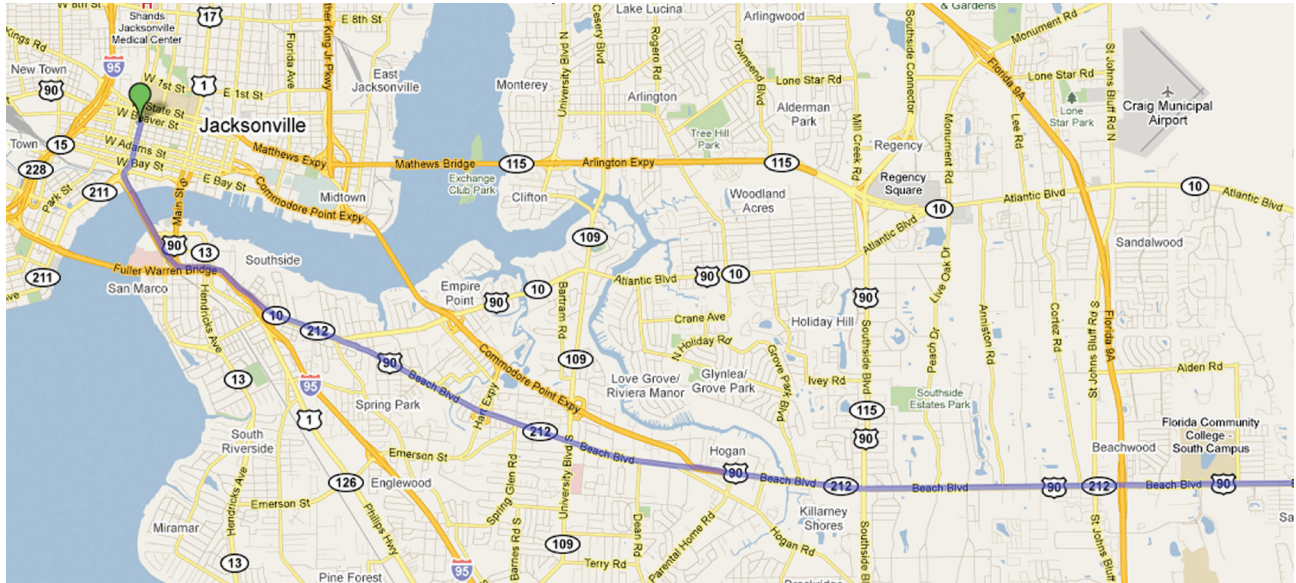

CLARA WHITE MISSION

CLARA WHITE MISSION

613 West Ashley Street

Jacksonville, FL 32202

904.354.4162

Fax: 904.791.4360

EAST

Directions:

1. Take Beach Blvd. West towards Downtown
2. Slight right at US-90 W./Beach Blvd.
3. Merge onto I-95 North via the ramp to I-10 North/Downtown
4. Continue onto Acosta Expy. (signs for Riverside Ave./Mary St.)
5. Continue onto FL-13 North
6. Take the exit toward Broad St./W Forsyth St.
7. Keep right at the fork, follow signs for I-95/Broad St. and merge onto Broad St./W. Forsyth St.
8. Continue to follow Broad St.
9. Turn left at W. Ashley St.